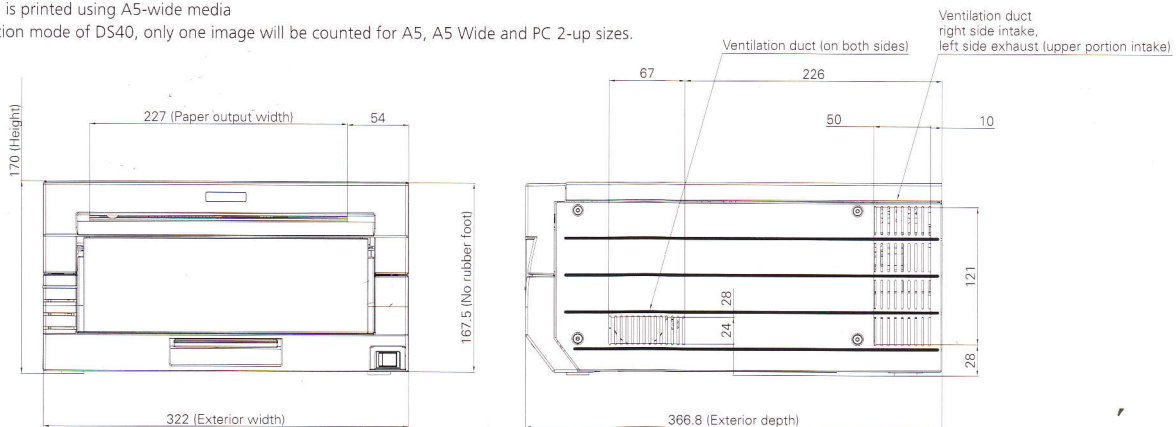

*1 When two PC size is printed using A5-wide media

*2 In the high-resolution mode of DS40, only one image will be counted for A5, A5 Wide and PC 2-up sizes.