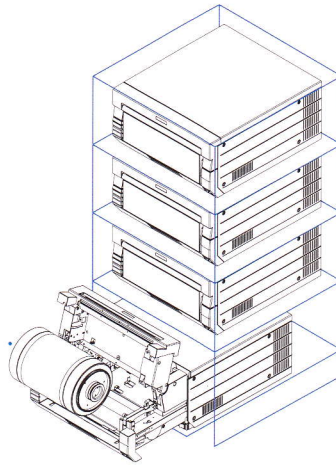

Flexible Extension

Example of a system using DS40 and DS80.
Truly free printer combination is possible.

► Super-high-speed printing

Space-saving flat body allows multiple stacking.
A compact system can be offered to the store where high throughput is a requirement.

Easy-to-use front opening & loading mechanism. Maintenance such as media exchange is simple and easy.